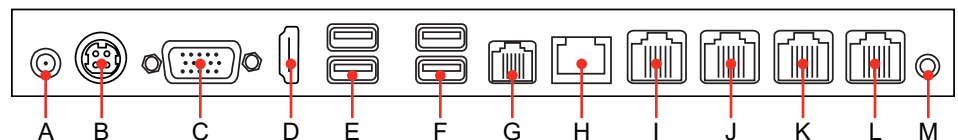

All product and company names are trademarks, service marks or registered trademarks of their respective owners. All features and specifications are subject to change without notice.

© 2022, Printed in U.S.A.

Lit-358 **HiStone**