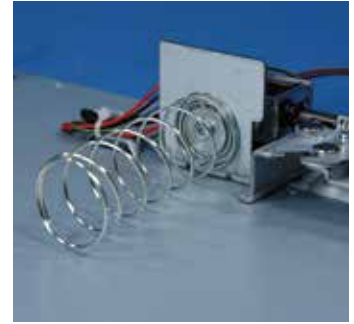

- Engineered for Exceptional Reliability
- Metal Housing, Drawer and Base
- Steel Side Rails with Heavy Duty Nylon Rollers
- Media Slots and Large Storage Area Under the Insert Tray
- Removable Insert and Adjustable Coin Dividers
- Wide Bill Compartments Accommodate Foreign Currencies
- Hardened Steel Wire Bill Weights

# Model 60 ECR Cash Drawer

**Large Storage Area Under the Insert**

**Optional Release Lever Cover Prevents Access to Manual Release**

**Steel Side Rails with Heavy Duty Nylon Rollers**

**Heavy Duty 2-Stage Latch Mechanism**

## Features

- Two 4" Beveled Media Slots
- Large Storage Area Under the Till
- Hardened Steel Wire Bill Weights
- Spring Activated Bill Weights
- Drawer Compulsion Switch
- 3-Position / 4-Function Lock
- Metal Housing, Drawer and Base
- Durable Black Powder Coat Finish
- Heavy Duty 2-Stage Latch
- Heavy Duty Nylon Rollers

3-Position / 4-Function Security Drawer Lock

Connectors Fit SAM4s and Other Popular Electronic Cash Registers

SAM4s ECR Hole Pattern

Holes in the Center of the Adjustable Slots Allow the Operator to See Media Below the Coin Section